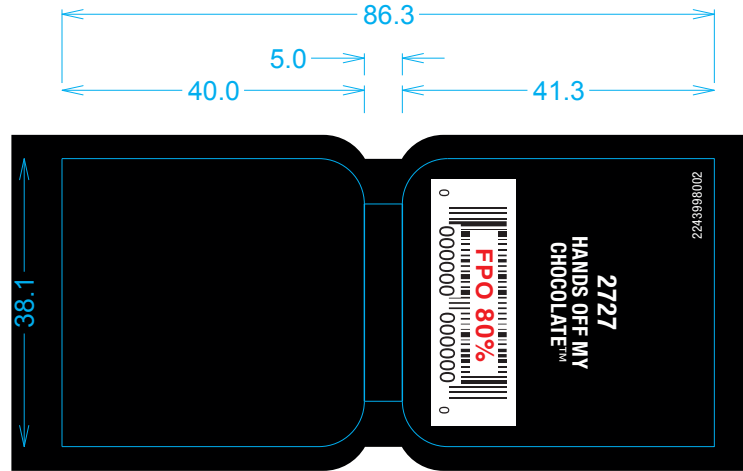

UPDATES

- shade name should be **SHE'S A BAD APPLE**
- component codes provided

SINFULCOLORS CLAWS - TRICKED OUT TREATS

UPC INSERT

725XXXXXXX

38.1mm H x 86.3mm W

FRONT

BACK

Merch Code Shade Name	SAP Comp code	SAP FG code	UPC
2726 BATASS CANDY CORN™	2243998001	7256488001	309970125431
2727 HANDS OFF MY CHOCOLATE™	2243998002	7256488002	309970125448
2728 SHE'S A BAD APPLE™	2243998003	7259349003	309970157418

UPC: SEE CHART

- SUBSTRATE IS WHITE**
- BACKGROUND PRINTS:**
RICH BLACK (60/40/40/100)
- UPC PRINTS:**
100% BLACK
- WHITE TEXT, ICONS, ILLUSTRATIONS & UPC BACKGROUND:** K/O WHITE
- CYAN RULES REPRESENT DIE AND MEASUREMENTS:** DO NOT PRINT
- CYAN DASHED RULES REPRESENT CREASES:** DO NOT PRINT

SAP COMP#: 224399800X **SAP FG#:** 725XXXXXXX

SIZE: 38.1mm H x 86.3mm W

FILE NAME: 224399800X_Sinful_Claws_TOT_UPC-IN_MA2_04-22-2020.ai

COMPONENTS

- PRIMARY
- CAP STICKER
- CARD
- BOTTOM LABEL
- SLEEVE
- INSERT
- UPC INSERT