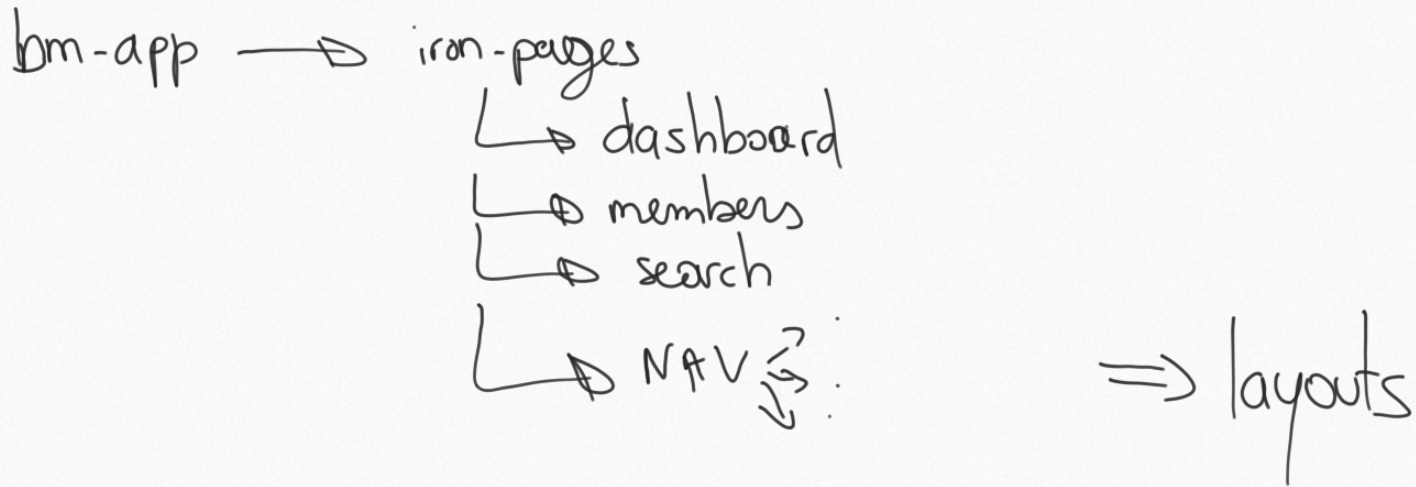

URL EXAMPLES

APRICOZ /project /PROJECT1@ACTIVITY

BIG COMPANY /deliverable /PROJECT1/DELIVERABLE1@TASK

TENANT /asset /PROJECT1/DELIVERABLE1/ASSET1

TENANT /dashboard

VAR : * page → fetch from (app-route)

- ↳ observer determining the page element to load

* navigation → iron-pages binded on it

Element PROJECT.NAV